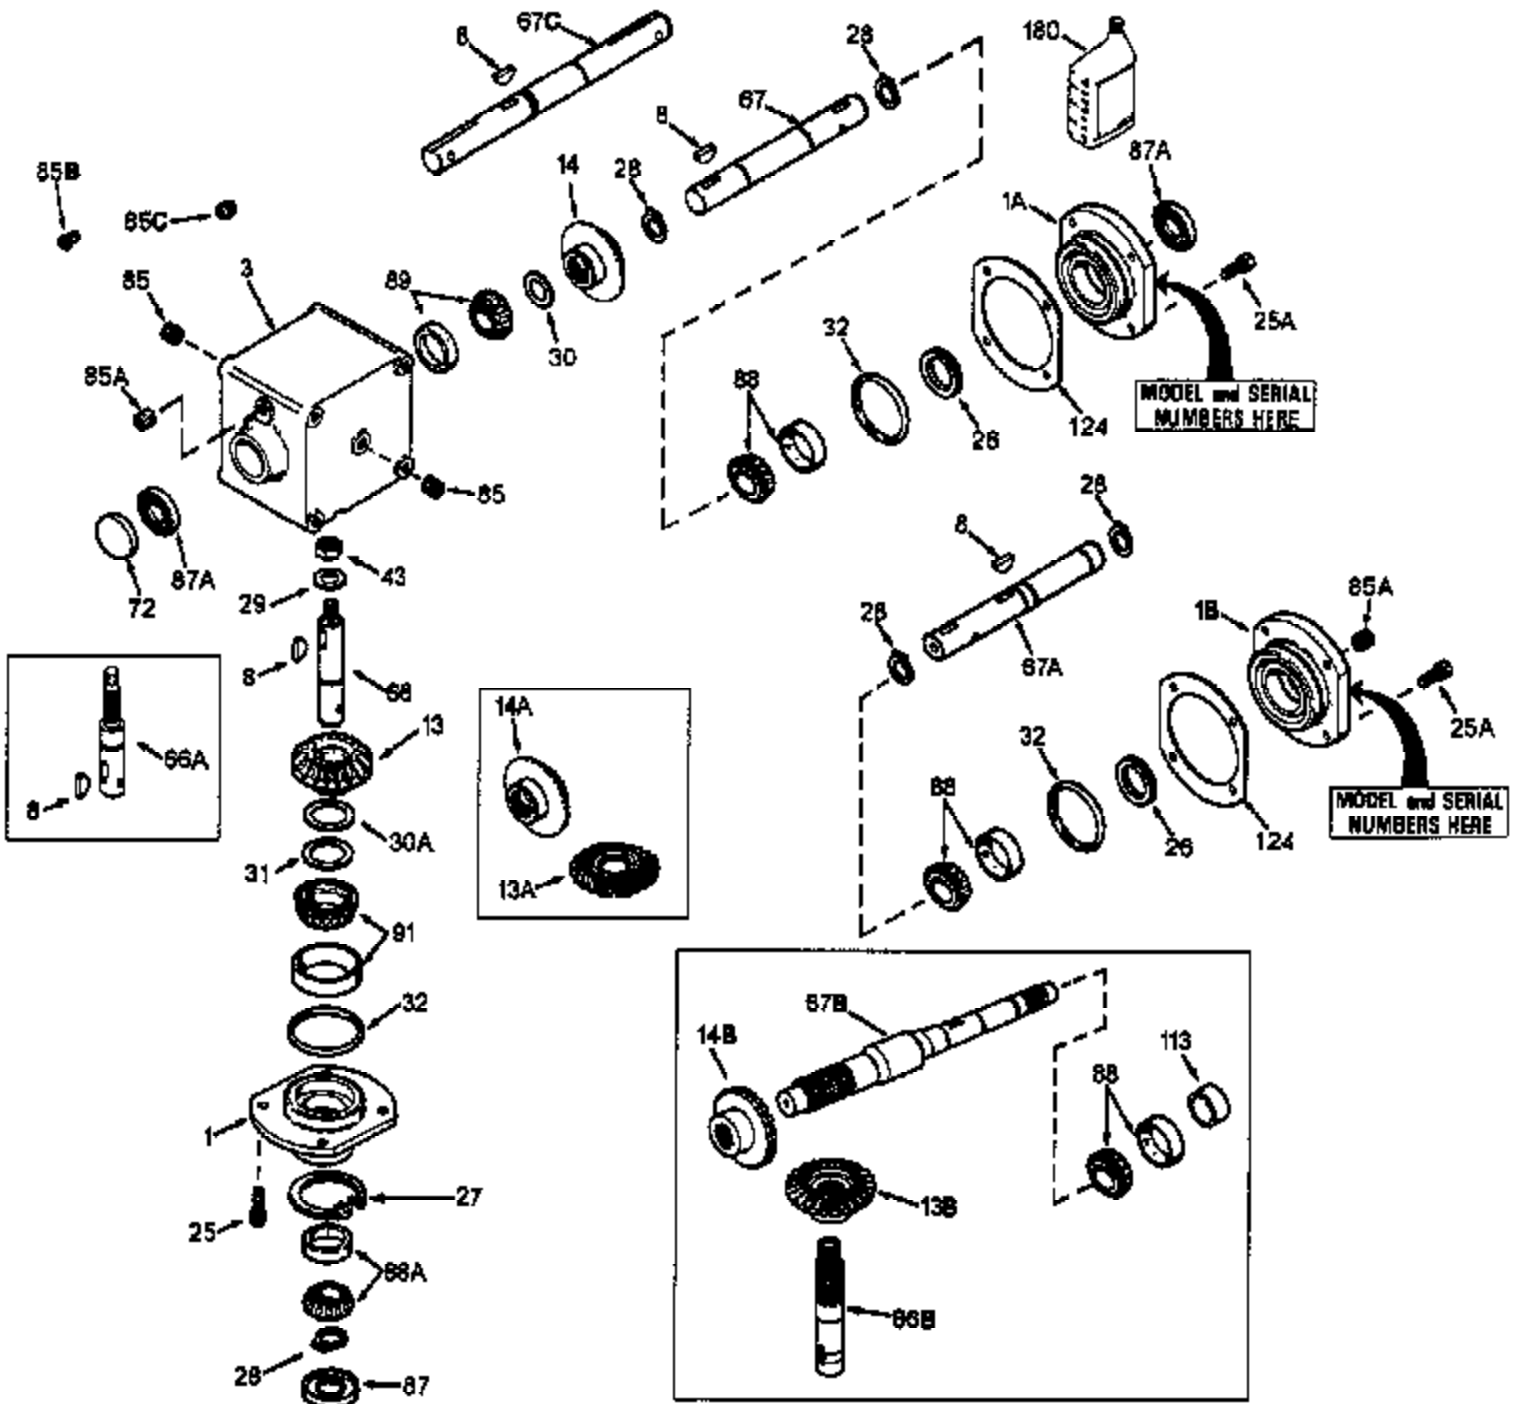

JOIST

DAS ORIGINAL

ILLUSTRATION SHOWS TYPICAL PARTS ONLY. ORDER BY PART NUMBER. PARTS NOT LISTED ARE SUPPLIED BY OEM.

Ref #	Part Number	Qty	Description
1A	786105	1	Retainer Cap
1	786104A	1	Retainer Cap
3	770089	1	Right Angle Drive Housing
13B	778302	1	Bevel Gear (25 teeth)
14A	778303	1	Bevel Gear (26 teeth)
25	792037	8	Screw, 5/16-18 x 1"
26	780137	1	Load Ring
28	792113	2	Retaining Ring
29	792115	1	Washer
30	780131	1	Shim (1-1/2" OD x 1-1/64" ID x .002 t hick)
31	780138	1	Shim (2" OD x 1.531" ID x .002 thick)
32	788063	2	"O" Ring
43	792110A	1	Locknut, 5/4-16
66A	776342	1	Input Shaft (5.38" long)
67A	776364	1	Output Shaft (13.108" long)
72	792111	1	Plug
85A	792039	1	Plug, 1/8-27
85	792116	2	Pipe Plug, 1/4-18
87	788064	1	Oil Seal, 1"
87A	788084	1	Oil Seal, 1-3/8"
88	780182	1	Bearing & Cup Assembly (Incl. 26)
89	780132	2	Bearing & Cup Assembly (SEE REPAIR MA NUAL)
91	780134	1	Bearing & Cup Assembly (SEE REPAIR MA NUAL)
113	788085	1	Sleeve
124	780136	1	Shim
180	730229A	1	Gear Oil 80W90

1100-1100-038 Page 2 of 2

Peerless